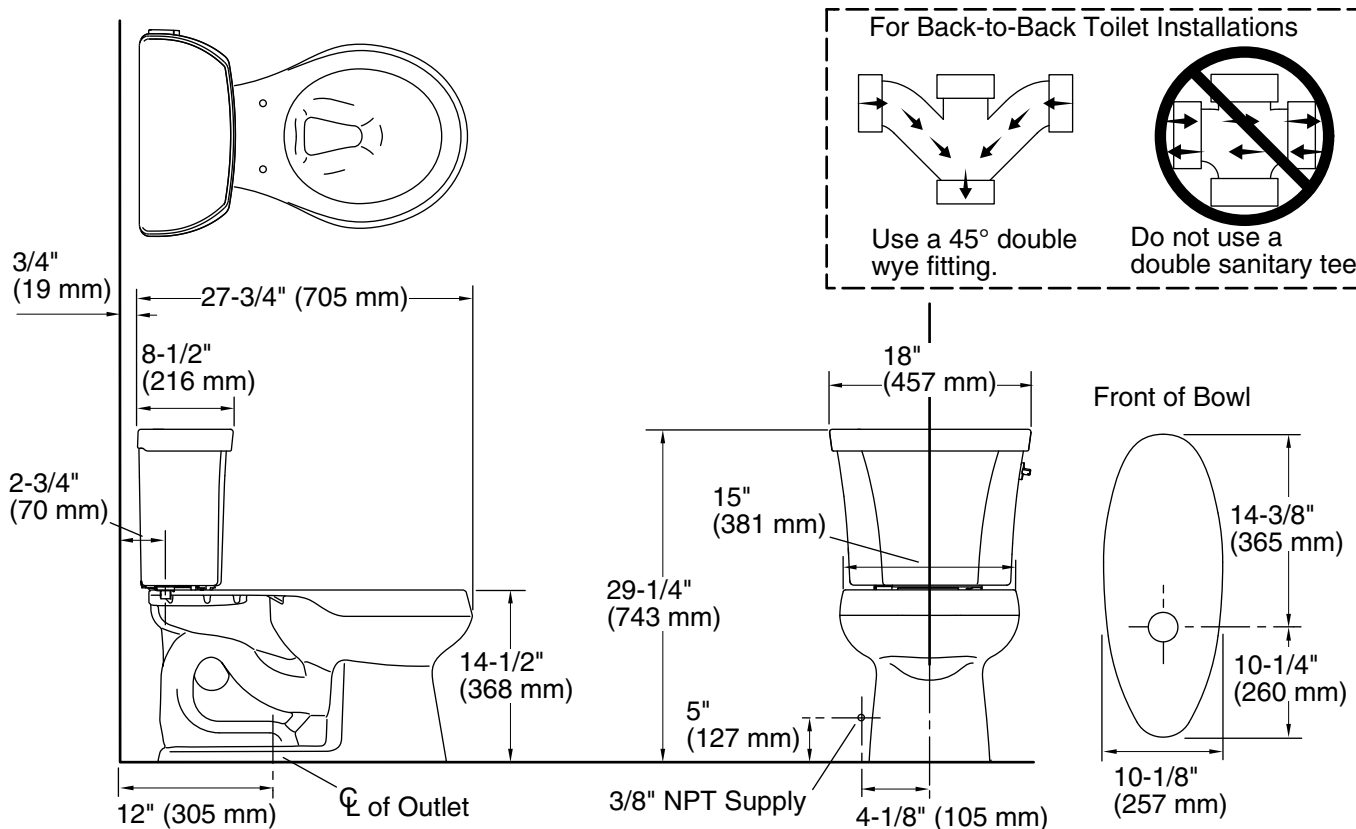

### Features

- Two-piece design.
- Round-front bowl offers an ideal solution for smaller bathrooms and powder rooms.
- Right-hand nested trip lever offers a choice of 1.1 or 1.6 gallons per flush (gpf).
- 2-1/8" (54 mm) fully glazed trapway.
- Coordinates with other products in the Wellworth collection.
- Combination consists of the K-4197 bowl and the K-4458-RA tank.
- Seat not included.

### Installation

- Standard 12" (305 mm) rough-in.
- Three-bolt quick-connect installation.

## Technical Information

All product dimensions are nominal.

Toilet type:	Two-piece, Floor-mount
Waste Outlet:	Floor
Bowl shape:	Round-front
Flush type:	Class Five®
Trap passageway:	2-1/8" (54 mm)
Water Consumption	
Full:	1.6 gpf (6 lpf)
Reduced:	1.1 gpf (4.3 lpf)
Water surface size:	10-1/2" x 7-3/4" (267 mm x 197 mm)
Rim to water surface:	5-1/4" (133 mm)
Rough-in:	12" (305 mm)
Seat-mounting holes:	5-1/2" (140 mm)

## Notes

Install this product according to the installation instructions.

For back-to-back toilet installations: Use only a 45° double wye fitting.